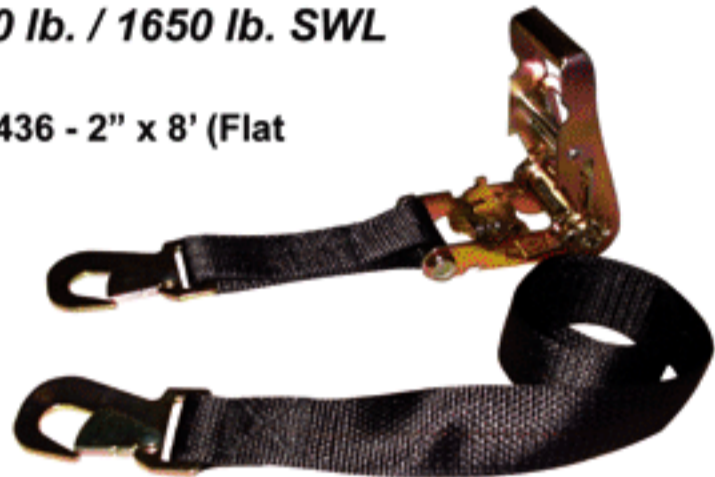

**RETRACTABLE RATCHET STRAP**  
1" x 10' - 900lb

#01331

**RATCHET STRAP**  
5000 lb. / 1650 lb. SWL

#02300 - 2" x 15'  
#02400 - 2" x 25'

**DELUX CAR TIE-DOWN**  
10,000 lb. / 3300 lb. SWL

#78424 - 2" x 8' (Twisted Snap Hook)  
#78425 - 2" x 8' (Flat Snap Hook)

**\*\*BUILT IN AXLE\*\*  
STRAP**

**STANDARD CAR TIE DOWN**  
10,000 lb. / 3300 lb. SWL

#78429 - 2" x 8' (Twisted Snap Hook)  
#78431 - 2" x 8' (Flat Snap Hook)

**STANDARD CAR TIE DOWN**  
5,000 lb. / 1650 lb. SWL

#78436 - 2" x 8' (Flat)

**RECOVERY STRAPS**

#59500 - 2" x 20' 18,000 lb.  
#59600 - 2" x 30' 18,000 lb.  
#59800 - 3" x 30' 27,000 lb.

**ADJUSTABLE TIRE STRAP**  
FOR FAT TIRES

#77312

**ADJUSTABLE TIRE STRAP**

#77310

**TOW STRAP**  
2" x 15' - 10,000 lb.

#77306 - 1 Pack

**TOW STRAP**  
2" x 20' - 10,000 lb.

#77309 - 1 Pack

**CHECK  
THIS HOOK  
OUT**

**TOW HOOKS**  
10,000 lb.

#77301 - Chrome  
#77302 - Black  
\*Hardware Included